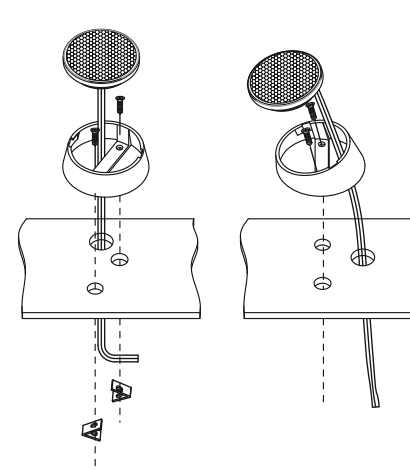

Safety Notes

Please observe the following safety notes during the installation and connection. - Disconnect the negative terminal of the battery. Observe the safety notes of the vehicle manufacturer. When you drill holes, ensure that you do not damage any vehicle components. Use cable glands for holes with sharp edges. Leave ample clearance between the cables and other harnesses. An incorrect installation can result in malfunctions of the electronic vehicle systems or your car sound system.

Recycling and disposal

 Please use the return and collection systems available to dispose of the product.
Subject to changes!

A Pair of 165 mm 2-way component speakers with Injected PP Cone with rubber surround including mounting hardware & installation instructions.

- Maximum power handling (Watts): 390
- Nominal power handling (Watts): 55
- Nominal impedance (Ohms): 4
- Frequency response (Hz): 70-20000
- Efficiency (1w / 1m): 92dB
- Installation depth (mm): 61
- Installation depth (inch): 2.40
- 1" (25mm) Silk Dome with Neo magnet Tweeter
- 3 Tweeter mounting options – Surface, Flush and Angle mount included
- Accessories: speaker cables, external crossovers, mounting hardware and installation instructions

Included in the package are tweeter surface, flush and angle mount options:

Surface Mount / Angle Mount

Flush Mount