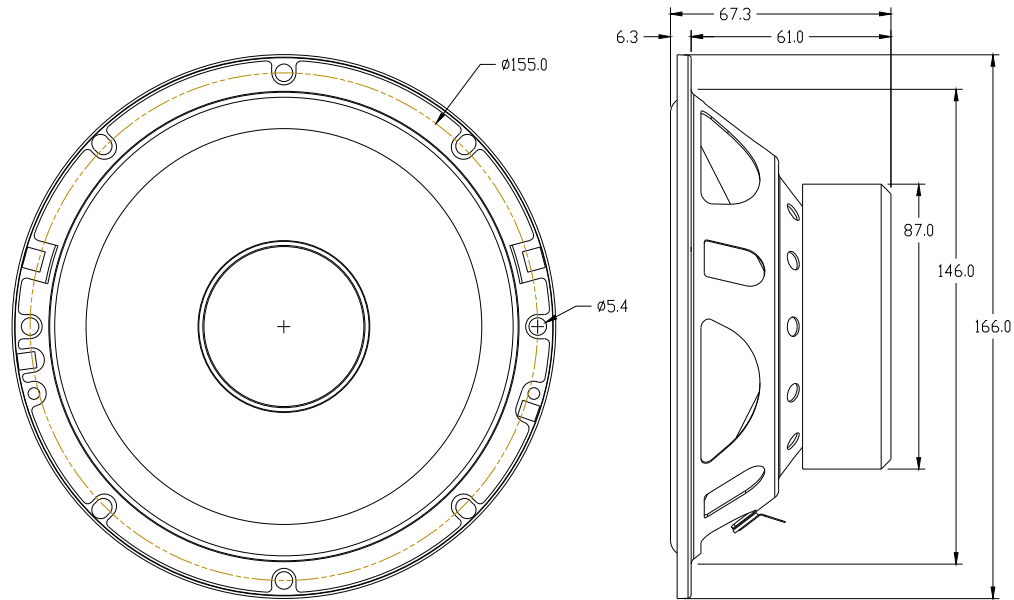

Tx 65c

Technical data

Performance

Peak power handling	390 watts
RMS power handling	55 watts
Impedance	4 ohms
Frequency response	70-20,000 Hz
Sensitivity	92 dB

BLAUPUNKT

2-WAY COMPONENT SYSTEM Tx 65c

165MM | 390 WATTS MAX. POWER

Recycling and disposal

 Please use the return and collection systems available to dispose of the product.
Subject to changes!

A Pair of 165 mm 2-way component speakers with Injected PP Cone with rubber surround including mounting hardware & installation instructions.

- Maximum power handling (Watts): 390
- Nominal power handling (Watts): 55
- Nominal impedance (Ohms): 4
- Frequency response (Hz): 70-20000
- Efficiency (1w / 1m): 92dB
- Installation depth (mm): 61
- Installation depth (inch): 2.40
- 1" (25mm) Silk Dome with Neo magnet Tweeter
- 3 Tweeter mounting options – Surface, Flush and Angle mount included
- Accessories: speaker cables, external crossovers, mounting hardware and installation instructions